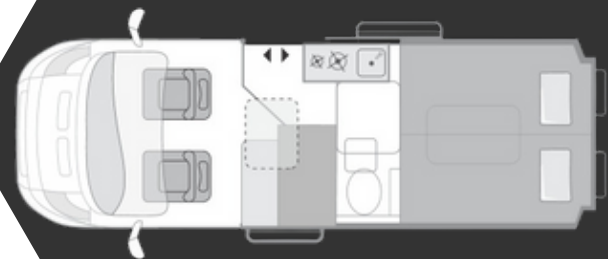

Bathroom with sliding door
Private interior shower
Clesana C1 Toilette system

BEDROOM

Carbon Fiber side extensions
Twin Lattoflex folding bed
Soft 100x100x120 mm mattress

MOBILE OFFICE LAYOUT

Alternative layout designed as a mobile office space.

INCLUDED IN THE OFFICE PACKAGE

OFFICE AREA

Changed Dining area layout
Office designed furniture
Removed seat belt bench
Tilted window with blindouts

BEDROOM

Forward-facing bedroom
Twin Lattoflex folding bed
Soft 100x100x120 mm mattress
No carbon fiber side extensions