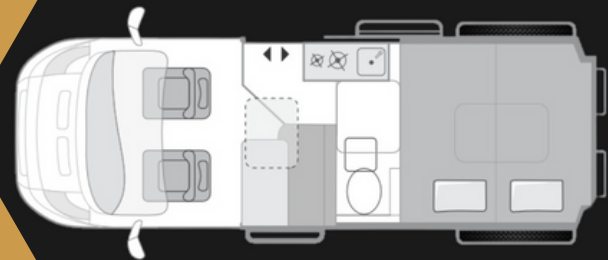

ADVENTURE CONVERSION

Aquila Adventure campervan conversions present a unique option for those that want the best of two worlds. A comfortable and modern interior solution in a lightweight 4x4 off-road ready campervan.

TECHNOLOGY INCLUDED

MATERIALS & COMFORT

- Ultralight XPS-wood composite furniture
- Durable vinyl XPS-wood composite floor
- 30 mm Armaflex heat insulation
- 230V & USB sockets in all areas
- Ambient LED lights & reading lights
- Gas detection alarm
- System L floor Tracks

WATER & HEATING

- Pressure pump for water
- Fresh water filter
- Heated fresh water tank 112l
- Heated waste water tank 55l
- Truma Combi 4 LPG heating system
- LPG tank 60l
- Electric fans for heat dissipation

VICTRON SYSTEM

- Control system & panel Simarine Pico
- Ultimatron Battery LiFePO4 180Ah
- Victron Orion-Tr Smart DC/DC Charger 30A
- Victron IP22 Smart 240V Charger 30A
- Victron Solar panels 180W
- Victron MPPT Smart Solar Controller 75/15
- Victron Pheonix Smart Inverter 2000VA

ADVENTURE LAYOUT

DINING AREA

Seating bench with seat belts
Removable expandable table
Tinted windows with blindouts

KITCHEN

Warm & cold water sink
Twin burner gas cooktop
Compressor refridgerator 95l

BATHROOM

Bathroom with sliding door
Private interior shower
Clesana C1 Toilette system

BEDROOM

Carbon Fiber side extensions
Twin Lattoflex folding bed
Soft 100x100x120 mm mattress

MOBILE OFFICE LAYOUT

Alternative layout designed as a mobile office space.

INCLUDED IN THE OFFICE PACKAGE

OFFICE AREA

Changed Dining area layout
Office designed furniture
Removed seat belt bench
Tilted window with blindouts

BEDROOM

Forward-facing bedroom
Twin Lattoflex folding bed
Soft 100x100x120 mm mattress
No carbon fiber side extensions